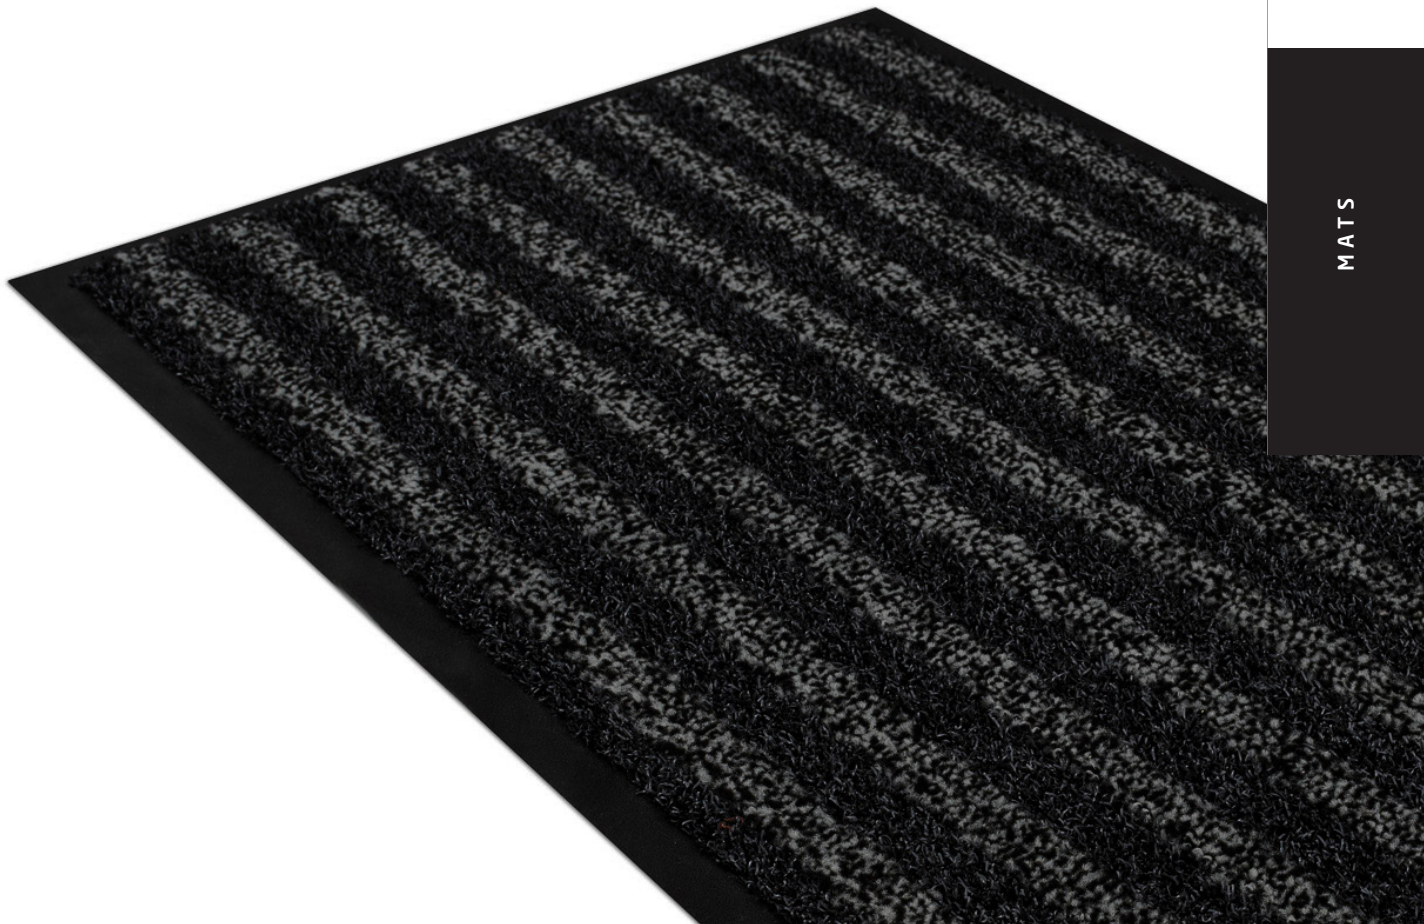

TUCSON

Name	Tucson
Surface aspect	Tufted Cut-Pile
Backing	TPE with borders
Dimensions	40x60 cm (15 per package) 50x80 cm (10 per package) 90x150 cm (TBC)
Pile weight	700 g/m ²
Total weight	2050 g/m ²
Pile height	5,5 mm
Total height	6,5 mm
Pile composition	100% PP
Child and pet-friendly	100% non-skid backing
Home-friendly	Odorless
Machine washable	Yes

MATS

401
BROWN

935
GREY

DURABLE | ANTI-SLIP

MATS